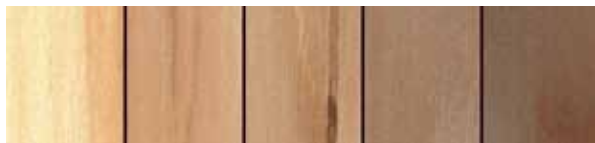

**Stile & Rail Doors,
Door Frames, Plywood**

Two Rivers Division
One Eggers Drive
Two Rivers, WI 54241
Phone: 920.793.1351
Fax: 920.793.2958

www.eggersindustries.com

Flush Doors

Neenah Division
164 North Lake Street
Neenah, WI 54956
Phone: 920.722.6444
Fax: 920.722.0357

email: sales@eggersindustries.com