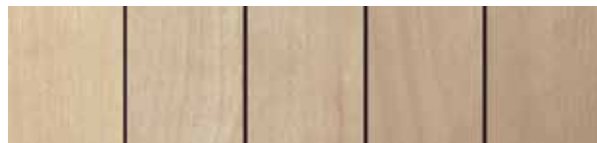

**Stile & Rail Doors,
Door Frames, Plywood**

Two Rivers Division
One Eggers Drive
Two Rivers, WI 54241
Phone: 920.793.1351
Fax: 920.793.2958

www.eggersindustries.com

Flush Doors

Neenah Division
164 North Lake Street
Neenah, WI 54956
Phone: 920.722.6444
Fax: 920.722.0357

email: sales@eggersindustries.com