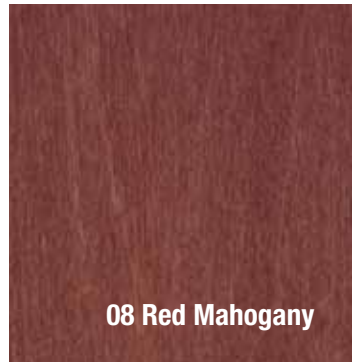

01 Clear

02 Pecan

03 Light Oak

04 Nutmeg

05 Fruitwood

06 Dark Cherry

07 Dark Oak

08 Red Mahogany

Color and Grain Variation Industry standards allow doors with a full range of color and grain that exists naturally in species. This shows a typical range of colors that meet industry standards for white maple doors that are unfinished, finished clear, or finished with stains.